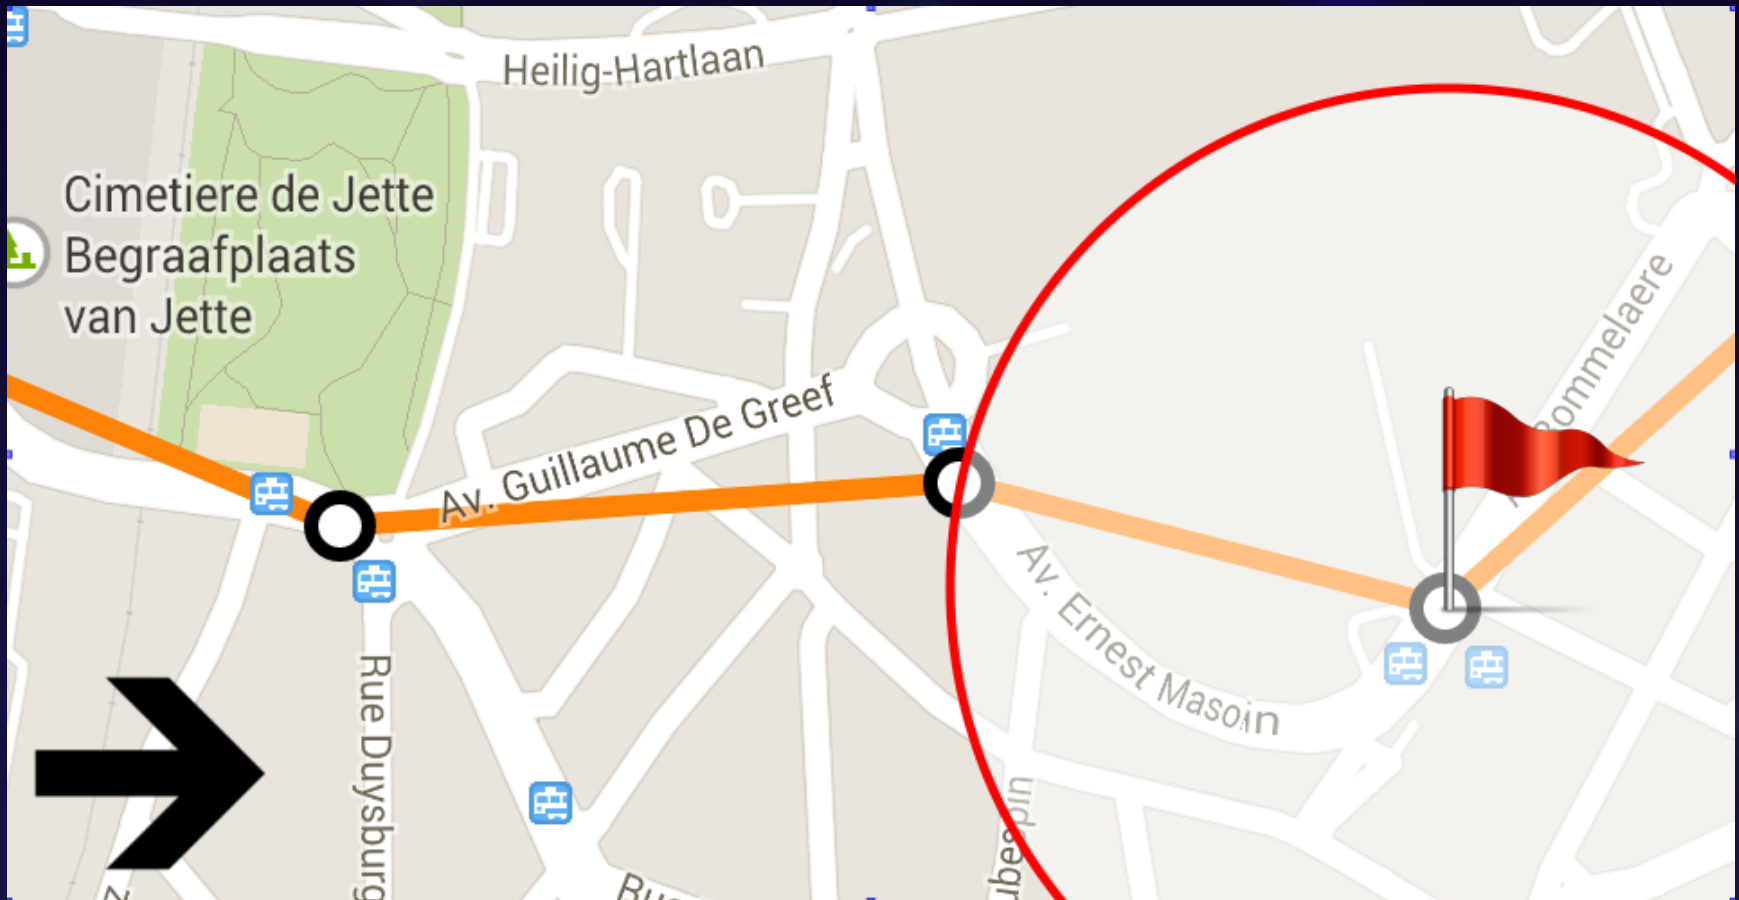

Features - Proximity alert

Uses the new Google Geofencing API.