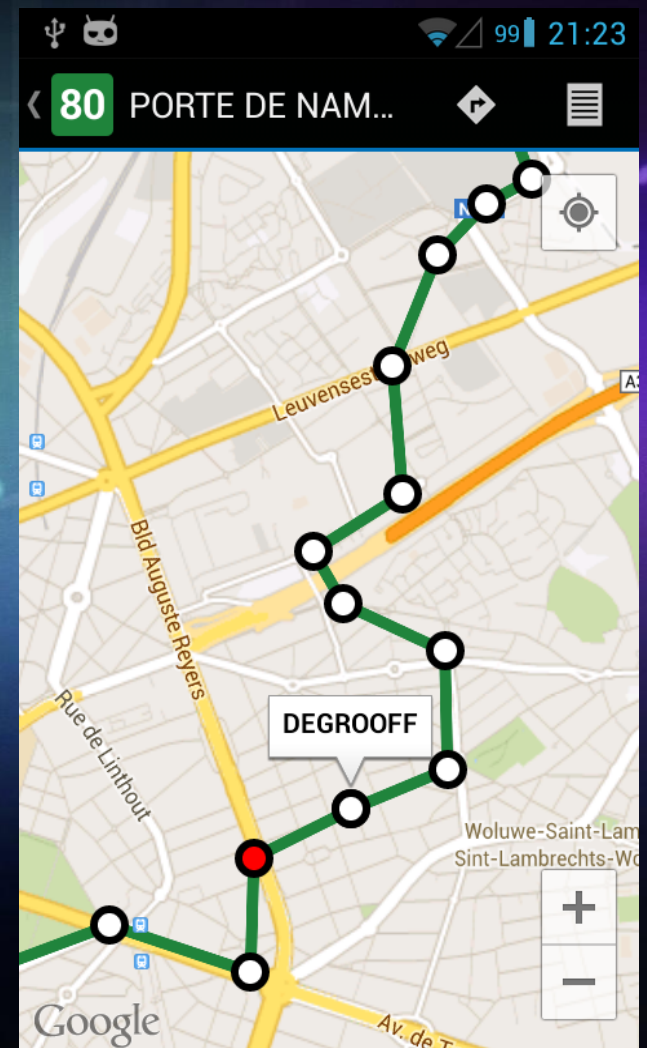

User Experience - Line Itinerary

User Experience - Waiting times

57 21:04

4 GARE DU NORD @ DE BROUCKERE

	Temps réel	Horaires
		min.
4 GARE DU NORD		3
4 GARE DU NORD		22
Autres lignes desservant cet arrêt		
32 DA VINCI		7
3 ESPLANADE TEMPS THÉORIQUE		12
31 GARE DU NORD		19
32 DA VINCI		27
3 ESPLANADE		32

84 13:46

4 GARE DU NORD @ HORTA

	Temps réel	Horaires
	13h 09 19 29 39 49 59	
	14h 09 19 29 39 49 59	
	15h 09 19 29 39 49 59	
	16h 09 19 29 39 49 59	
	17h 09 19 29 39 49 59	
	18h 09 19 29 39 49 59	
	19h 09 19 29 39 49 57	
	20h 08 19 36 53 56	
13h: Un véhicule toutes les 10 minutes.		
	22h 16 36 57	
	23h 17 37 57	

94 23:58

Arrêts récents

	Horaires
32 DROGENBOS CHATEAU DE BROUCKERE	min.
31 MARIUS RENARD DE BROUCKERE	12
3 CHURCHILL DE BROUCKERE	min.
89 WESTLAND SHOPPING RIBAUCCOURT	3
	6
7 VANDERKINDERE PRINCESSE ELISABETH	17
82 BERCHEM STATION FOREST CENTRE	22