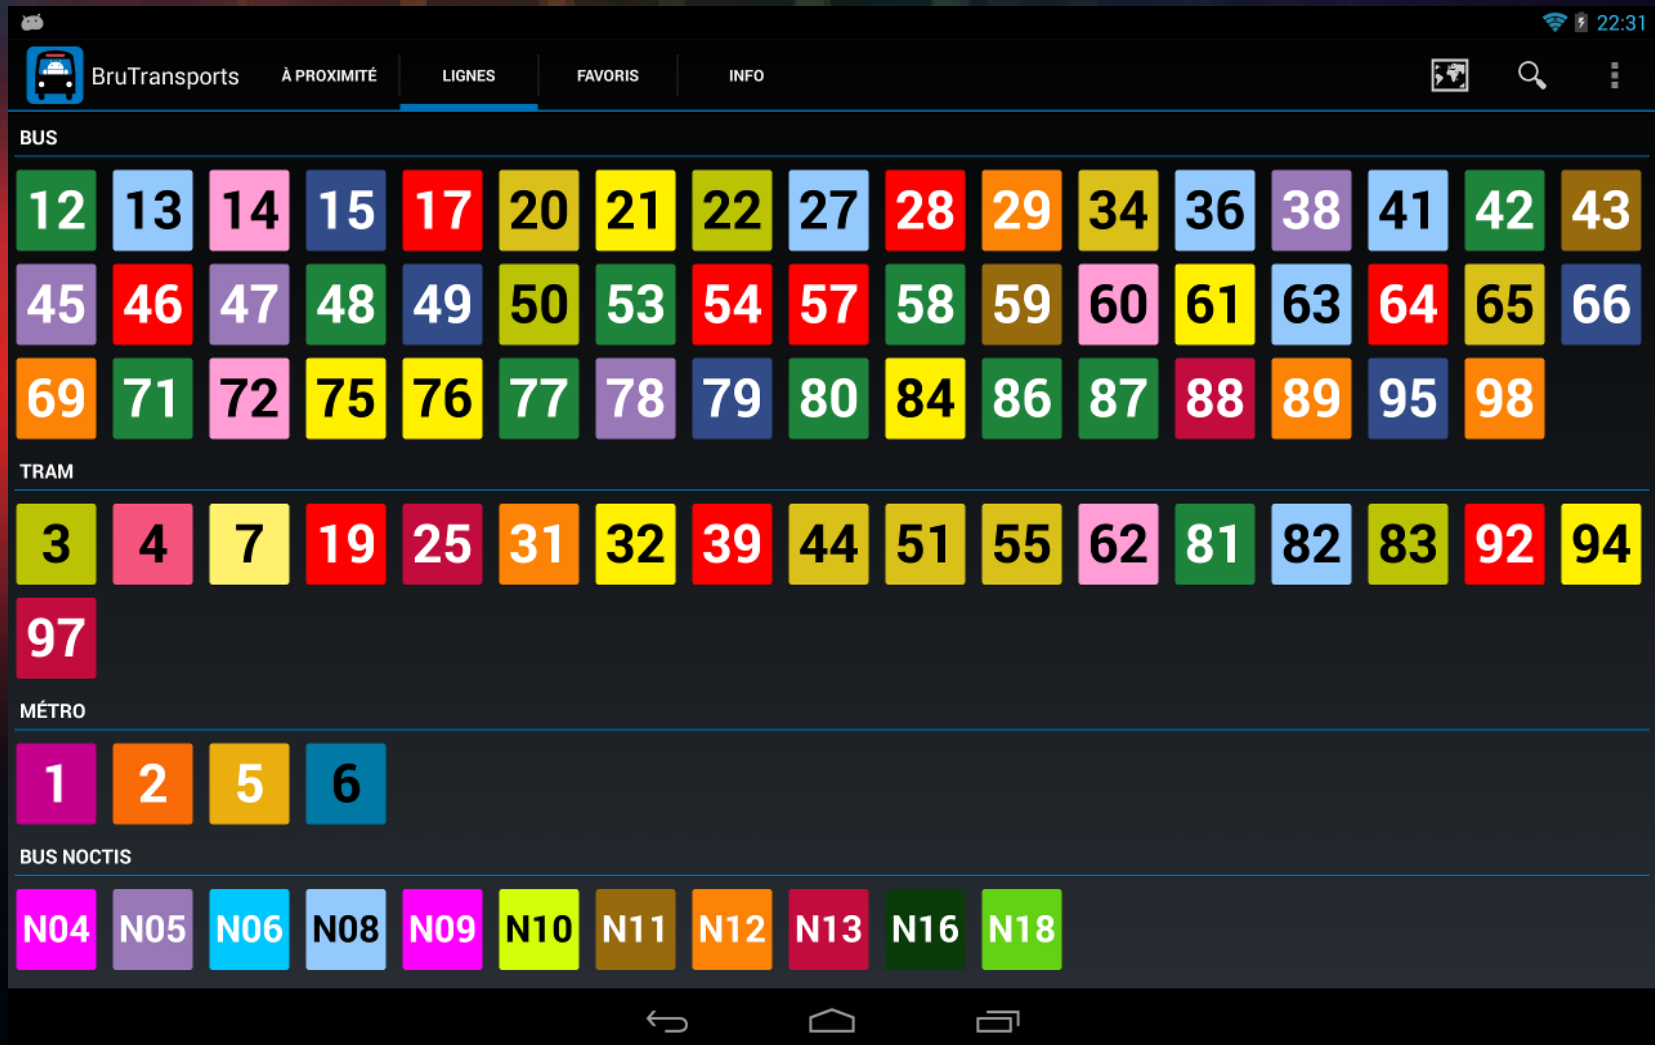

User Experience - Line selection