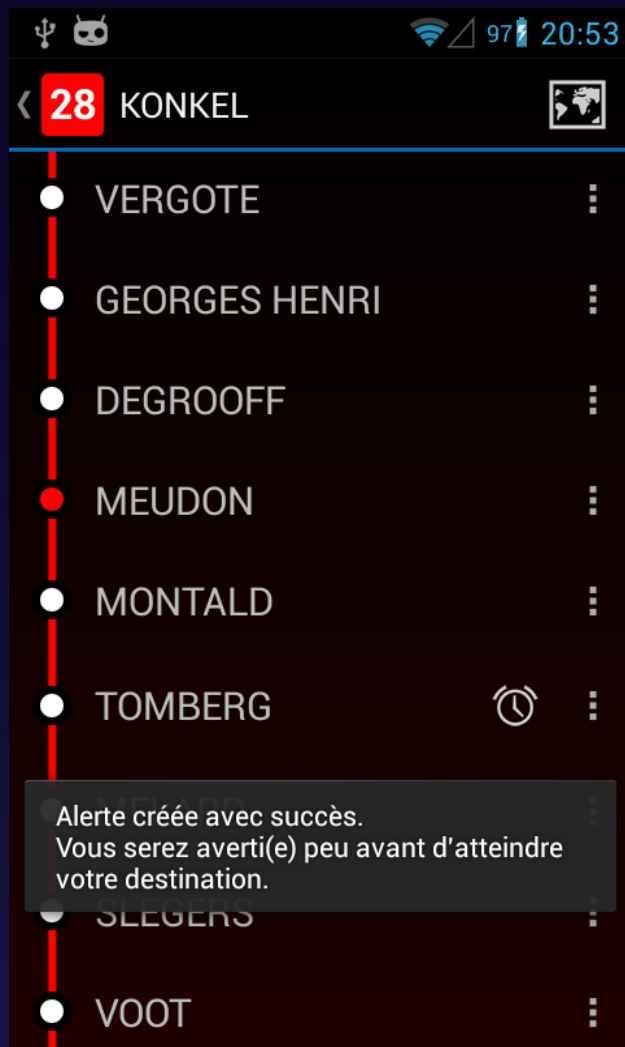

Features - Proximity alert