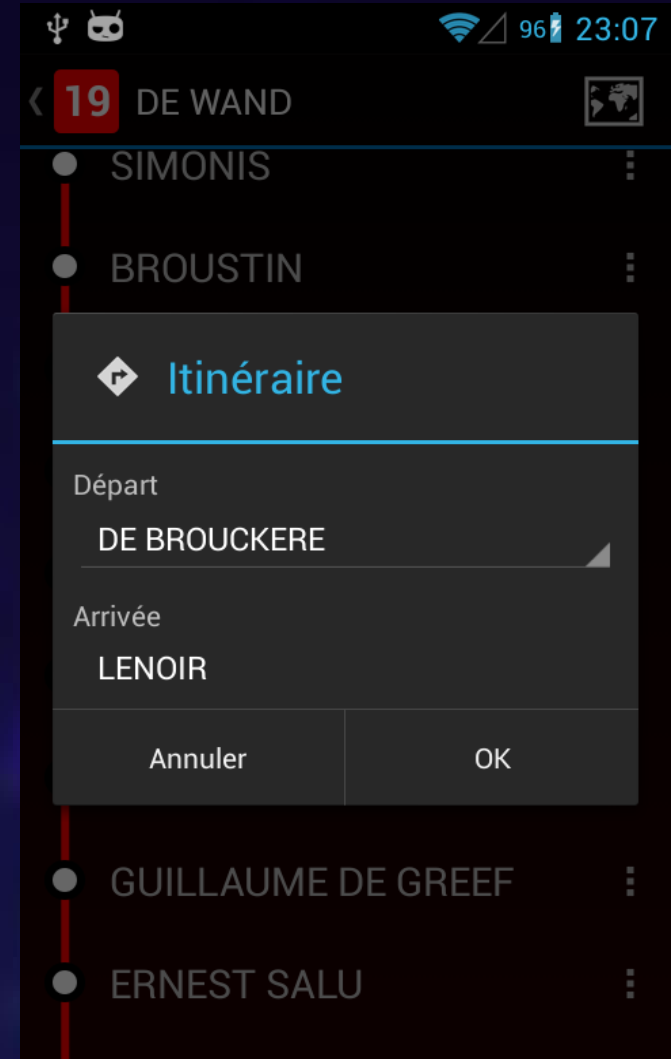

User Experience - Waiting times

The screenshot shows a mobile application interface for a bus stop named 'HOF TEN BERG' at 'ANSPACH-DE BROUCKERE'. The interface is split into two main sections: 'Temps réel' (Real-time) and 'Horaires' (Timetables). The 'Temps réel' section lists the next two arrivals of bus line 29, both at 19 minutes. Below this, it lists other bus lines serving the stop with their respective waiting times: 71 (DELTA) at 2 min, 38 (HEROS) at 6 min, 63 (CIM. BRUXELLES) at 8 min, 71 (DELTA) at 12 min, 66 (PEAGE) at 22 min, 38 (HEROS) at 26 min, 63 (CIM. BRUXELLES) at 28 min, and 66 (PEAGE) at 41 min. The 'Horaires' section shows a list of scheduled times from 8h to 0h, with the 14h arrival highlighted in grey. The top of the screen shows the app title, location, and navigation icons. The bottom shows standard Android navigation icons.

Temps réel		Horaires	
	min.	8h	03 35
29	HOF TEN BERG	19	9h 01 25 45
29	HOF TEN BERG	39	10h 05 25 45
Autres lignes desservant cet arrêt			11h 05 25 45
	min.		12h 05 25 45
71	DELTA	2	13h 05 25 45
38	HEROS	6	14h 05 24 44
63	CIM. BRUXELLES	8	15h 04 24 44
71	DELTA	12	16h 04 24 44
66	PEAGE	22	17h 04 24 44
38	HEROS	26	18h 04 23 42
63	CIM. BRUXELLES	28	19h 03 23 44
66	PEAGE	41	20h 05 25 45
			21h 06 26 46
			22h 06 26 46
			23h 07 27 47
			0h 07 27 47

Features - Directions

- Computes directions between 2 stops.
- Launches Google Maps in public transports mode.