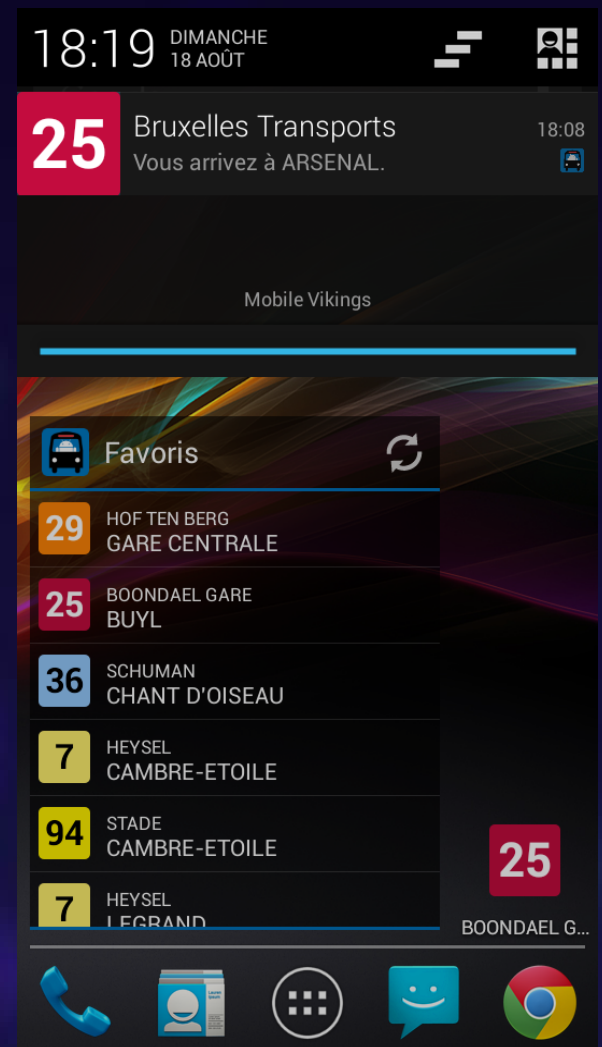

Features - Proximity alert